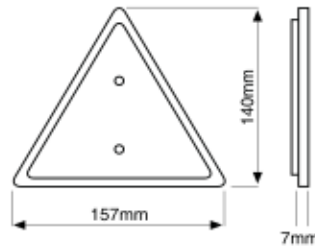

76AS
76CS
76RS
Size
Lens
Base
Housing

2 piece round amber reflector with metal flange
 2 piece round clear reflector with metal flange
 2 piece round red reflector with metal flange
 76mm OD (reflector), 93mm OD (base)

Red triangle reflector
 Amber triangle reflector
 157mm x 157mm x 157mm
 Acrylic
 ABS

TS-02R
TS-02Y
Size
lens
Base

TS-02R

TS-02Y

2" Amber reflectors bolt-on
 Supplied with bolt, nut & 2 washers
 2" Clear reflectors bolt-on
 Supplied with bolt, nut & 2 washers
 2" Red reflectors bolt-on
 Supplied with bolt, nut & 2 washers